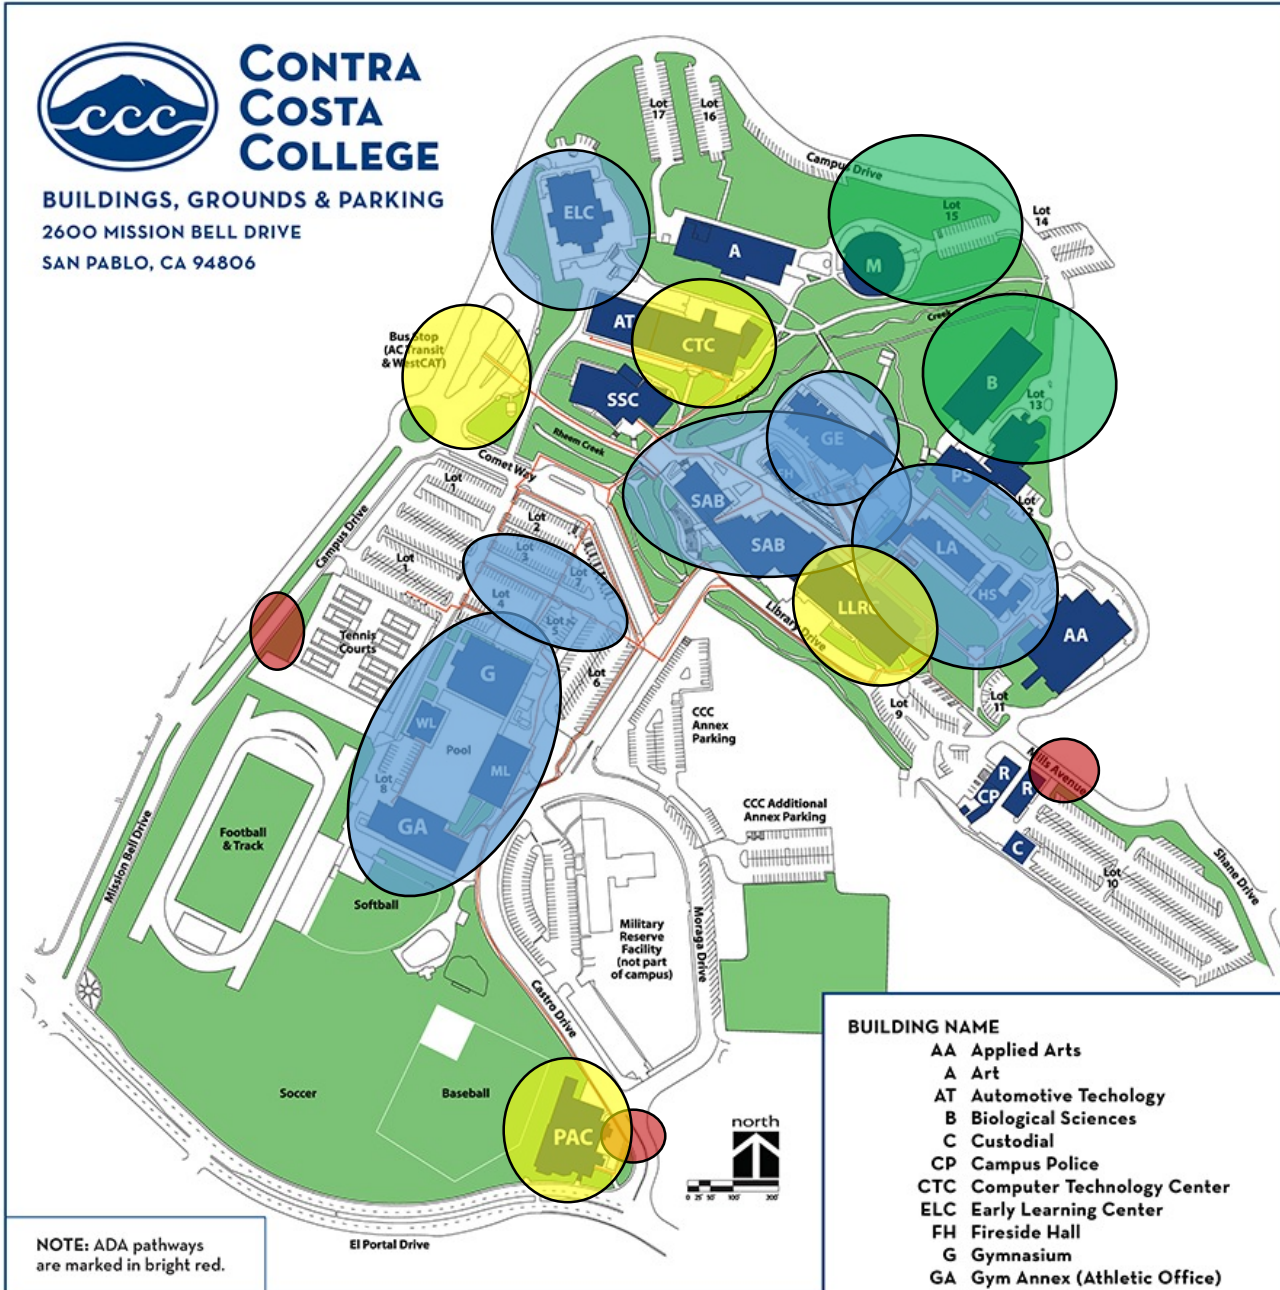

-  Temporary proposed
-  Proposed
-  Existing
-  Entrance readers

DVC PLEASANT HILL CAMPUS MAP

-  Proposed
-  Existing
-  Entrance readers

Student Services Center
 Admissions and Records
 Department
 Transfer Counter
 Selling Center
 Financial Aid

Campus Overview

LOS MEDANOS COLLEGE

2700 East Leland Road
Pittsburg, CA 94565
(925) 439 - 2181
www.losmedanos.edu

Proposed

Existing

Entrance Reader